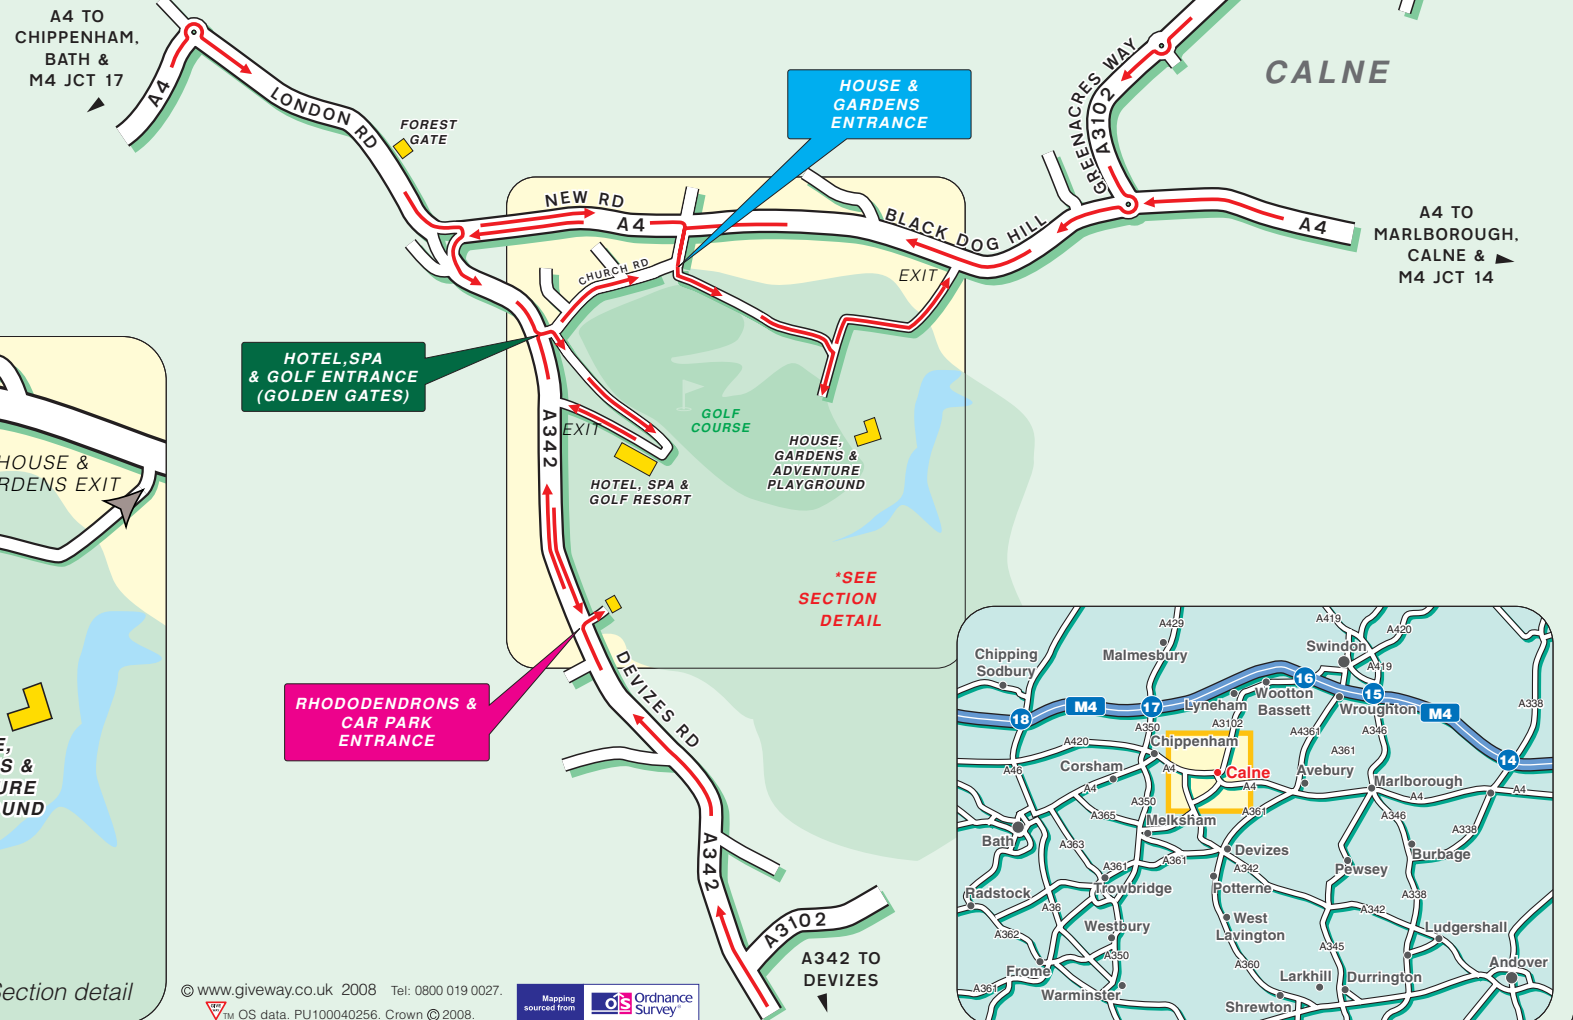

Rhododendrons: 01249 812102

(Sat. Nav: SN11 9PG)

www.bowood.org

Public Transport

By Rail, Chippenham Station.
Approximately 10 minutes by taxi.
For information on train operators and times phone National Rail Enquiries on 0845 748 4950
www.nationalrail.co.uk

By Air, Bristol Airport.
Approximately 60 minutes by road.
www.bristolairport.co.uk

HOTEL, SPA & GOLF ENTRANCE (GOLDEN GATES)

HOUSE & GARDENS ENTRANCE

RHODODENDRONS & CAR PARK ENTRANCE

*SEE SECTION DETAIL